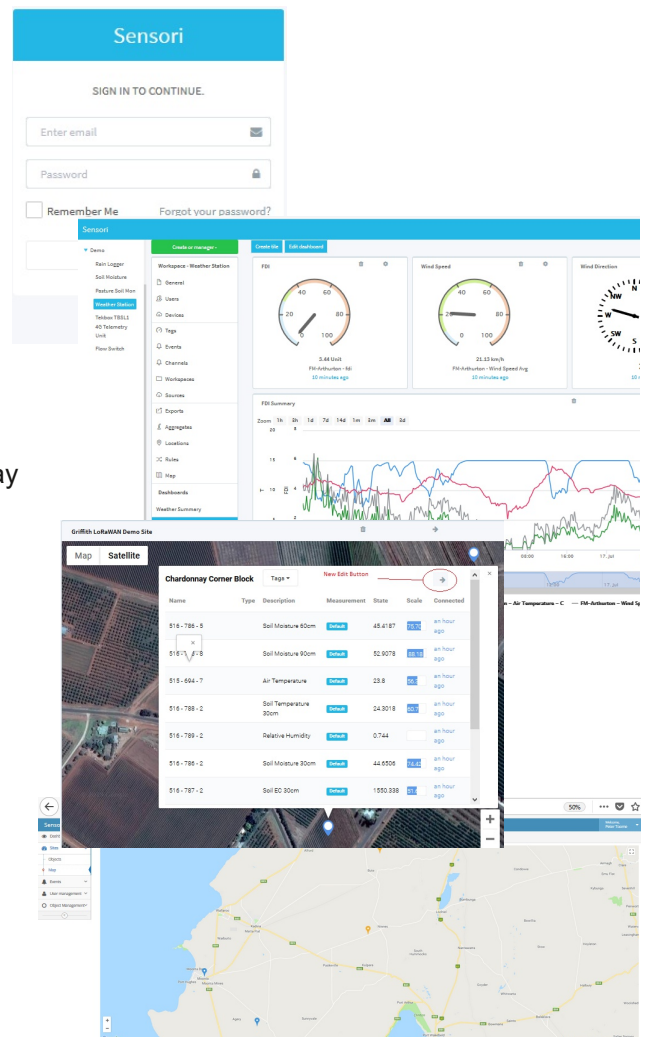

Apps versus Browsers

A lot of companies proudly promote their latest "App" which they use to access their systems. But the problem with Apps is that they are often written for either Apple or Android phones but not both. Apps are expensive to write and the functionality is often compromised to fit a budget. By steering away from Apps and using the browser on your device, you can be assured of access from any type of computer or phone. That also means the system is easier to maintain and update, which means you get new features faster.

Flexible Data Sources

Sensori has been designed for flexibility. We use it to display the data captured from the Tekbox and YDOC Telemetry units, but it can accept data from most other telemetry platforms. That means you have choice - not just in the whose telemetry you use, but also in the technology which underpins it (Cellular - 4G, Cat M1, LoRa WAN etc.)

Workspaces and Dashboards

Sensori uses a hierarchy of Workspaces to present data to users. Telemetry units (Devices) are attached to a Workspace and can be allocated GPS coordinates so that they can be viewed on a map. Visual elements are then placed on Dashboards. These can be traditional graphs or virtual instruments, which display the latest reading for a sensor (tag).

For quick smartphone access, each Dashboard can be reached via a secure dashboard link - meaning you can go straight to it without having to log in.

TOIP Pty Ltd
58 George St MOONTA SA 5558 AUSTRALIA
Email: sales@toip.au
Web: https://toip.au
Phone: 08 8825 1208 Mob 04 9805 3413

TOIP Pty Ltd
Telemetry Over Internet Protocols